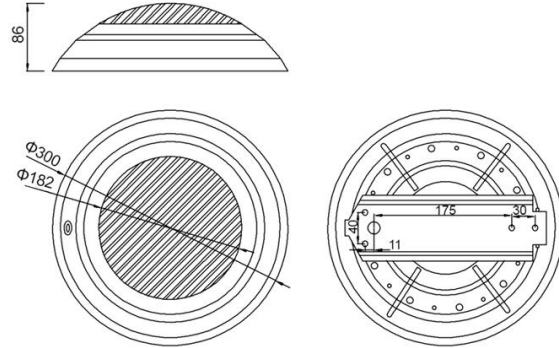

LED 壁挂式泳池灯

- 发光角度: 标准 30°、可选 10°、60°、90°、120°
- 可选颜色: 红、黄、绿、蓝、白、暖白、七彩
- 寿命: 50,000 小时、L70@ 25°C
- 控制方式: 单控、七彩内控、七彩外控
- 安装方式: 壁挂式
- 材质: 进口透明 PC 灯罩, 全 304 不锈钢灯体 (白色外壳、蓝色外壳)
- 电缆: 专用水下防水电缆 1 米
- 温度范围: 工作温度: -40°C—+45°C
  存储温度: -40°C—+70°C
- 符合标准: CE、RoHs、ISO9001、IP68
- 防水等级: IP68

LED Swimming Pool Light

- Beam Angle: 30° as Standard, 10°、60°、90°、120° Optional
- Colour: R、Y、G、B、W、WW、RGB
- Lifespan: 50,000hrs、L70@ 25°C
- Control method: Single color、Auto RGB color Change、RGB 4 wires color change(With remote)
- Installation method: Wall mounted
- Material: 304 Stainless Steel、Imported transparent PC Mask (White shell, Blue shell)
- Cable: Special underwater waterproof cable 1 meter
- Temperature: Operating temperature -40°C—+45°C
  Storage temperature -40°C—+70°C
- Certification: CE、RoHs、ISO9001、IP68
- Waterproof level: IP68

技术参数 Technical parameters

电气性能 Electric Parameters			物理参数 Physical Parameter	
产品型号 Model	额定功率 Rated Power	供电电压 Voltage	产品尺寸 Dimension	参考重量 Reference Weight
XYH300-9X1W	9W	AC/DC12V、AC/DC24V	Φ 300*86mm	2.5KG
XYH300-12XW	12W	AC/DC12V、AC/DC24V		
XYH300-15XW	15W	AC/DC12V、AC/DC24V		
XYH300-18XW	18W	AC/DC12V、AC/DC24V