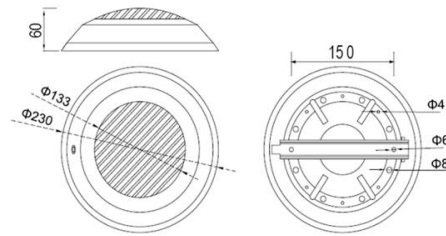

LED 壁挂式泳池灯

- 发光角度: 标准 30°、可选 10°、60°、90°、120°
- 可选颜色: 红、黄、绿、蓝、白、暖白、七彩
- 寿命: 50,000 小时、L70@ 25°C
- 控制方式: 单控、七彩内控、七彩外控
- 安装方式: 壁挂式
- 材质: 进口透明 PC 灯罩, 全 304 不锈钢灯体 (白色外壳、蓝色外壳)
- 电缆: 专用水下防水电缆 1 米
- 温度范围: 工作温度: -40°C—+45°C
  存储温度: -40°C—+70°C
- 符合标准: CE、RoHs、ISO9001、IP68
- 防水等级: IP68