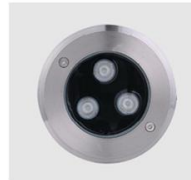

技术参数 Technical parameters

电气性能 Electric Parameters			物理参数 Physical Parameter		
产品型号 Model	额定功率 Rated Power	供电电压 Voltage	产品尺寸 Dimension	建议开孔尺寸 Recommended Cut Out Size	参考重量 Reference Weight
XYH100GM-3X1W	3W	AC/DC12V、AC/DC24V、AC220V	Φ100*75mm	Φ89mm	0.6KG

XYH130GM