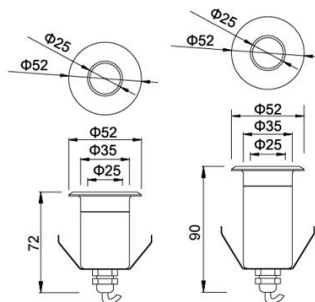

LED Cast Steel Underground Light/Swimming Pool Light

- Beam Angle: 30° as Standard, 10°、60°、90°、120° Optional
- Colour: R、Y、G、B、W、WW、RGB
- Lifespan: 50,000hrs、L70@ 25°C
- Control method: Single color、Auto RGB color Change、RGB 4 wires color change(With remote)
- Installation method: Embedded System
- Material: 304 cast steel, High light transmission tempered glass, anti aging silicone seal ring and ABS embedded parts
- Cable: Special underwater waterproof cable 0.5 meter
- Temperature: Operating temperature -40°C—+45°C
Storage temperature -40°C—+70°C
- Certification: CE、RoHs、ISO9001、IP68
- Waterproof level: IP68

技术参数 Technical parameters

电气性能 Electric Parameters			物理参数 Physical Parameter		
产品型号 Model	额定功率 Rated Power	供电电压 Voltage	产品尺寸 Dimension	建议开孔尺寸 Recommended Cut Out Size	参考重量 Reference Weight
XYH42GM-1X1W	1W	AC/DC12V、AC/DC24V	Φ42*79mm	Φ39mm	0.3KG
XYH42GM-1X3W	3W	AC/DC12V、AC/DC24V			

XYH52GM

技术参数 Technical parameters

电气性能 Electric Parameters			物理参数 Physical Parameter		
产品型号 Model	额定功率 Rated Power	供电电压 Voltage	产品尺寸 Dimension	建议开孔尺寸 Recommended Cut Out Size	参考重量 Reference Weight
XYH52GM-1X1W	1W	AC/DC12V、AC/DC24V	Φ52*72mm Φ52*90mm	Φ47mm	0.5KG
XYH52GM-1X3W	3W	AC/DC12V、AC/DC24V			