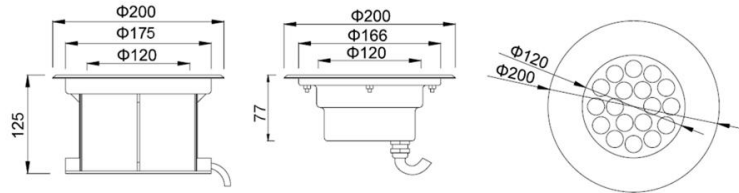

LED 不锈钢地埋灯泳池灯

- 发光角度：标准 30°、可选 10°、60°、90°、120°
- 可选颜色：红、黄、绿、蓝、白、暖白、七彩
- 寿命：50,000 小时、L70@ 25°C
- 控制方式：单控、七彩内控、七彩外控、DMX512 控制
- 安装方式：嵌入式
- 材质：304 不锈钢、高透光性钢化玻璃抗老化硅胶密封圈
  ABS 预埋件
- 电缆：专用水下防水电缆 1 米
- 温度范围：工作温度：-40°C—+45°C
  存储温度：-40°C—+70°C
- 符合标准：CE、RoHs、ISO9001、IP68
- 防水等级：IP68