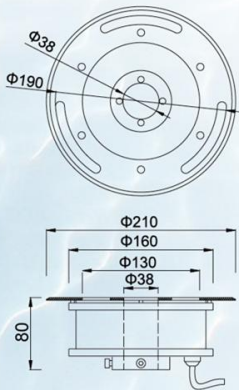

LED 铸铝中孔旱喷泉灯

- 发光角度: 标准 30°、可选 10°、60°、90°、120°
- 可选颜色: 红、黄、绿、蓝、白、暖白、七彩
- 寿命: 50,000 小时、L70@ 25°C
- 控制方式: 单控、七彩内控、七彩外控、DMX512 控制
- 材质: 铸铝灯体, 不锈钢面板, 高透光钢化玻璃, 抗老化硅胶密封圈、自带回水
- 电缆: 专用水下防水电缆 1 米
- 温度范围: 工作温度: -40°C—+45°C
  存储温度: -40°C—+70°C
- 符合标准: CE、RoHs、ISO9001、IP68
- 防水等级: IP68

Cast Aluminum LED Dry Fountain Light

- Beam Angle: 30° as Standard, 10°、60°、90°、120° Optional
- Colour: R、Y、G、B、W、WW、RGB
- Lifespan: 50,000hrs、L70@ 25°C
- Control method: Single color、Auto RGB color Change、RGB 4 wires color change (With remote)、DMX512 control
- Material: Cast aluminum lamp body, stainless steel face panel, High light transmission tempered glass, Anti-aging silicone sealing ring and with backwater.
- Cable: Special underwater waterproof cable 1 meter
- Temperature: Operating temperature -40°C—+45°C
  Storage temperature -40°C—+70°C
- Certification: CE、RoHs、ISO9001、IP68
- Waterproof level: IP68

技术参数 Technical parameters

电气性能 Electric Parameters			物理参数 Physical Parameter			
产品型号 Model	额定功率 Rated Power	供电电压 Voltage	产品尺寸 Dimension	中孔直径 Centre Hole	建议开孔尺寸 Recommended Cut Out Size	参考重量 Reference Weight
XYH210ZMKH-9X1W	9W	AC/DC12V、AC/DC24V AC220V	Φ210*80mm	38mm	Φ190mm	2.3KG
XYH210ZMKH-12X1W	12W	AC/DC24V、AC220V				
XYH210ZMKH-9X3W	27W	AC/DC24V、AC220V