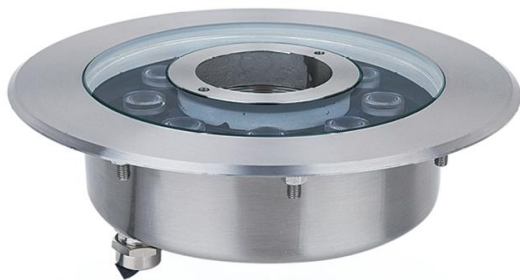

XYH240GMK

LED 不锈钢中孔旱喷泉灯

- 发光角度: 标准 30°、可选 10°、60°、90°、120°
- 可选颜色: 红、黄、绿、蓝、白、暖白、七彩
- 寿命: 50,000 小时、L70@ 25°C
- 控制方式: 单控、七彩内控、七彩外控、DMX512 控制
- 材质: 304 不锈钢、高透光性钢化玻璃、抗老化硅胶密封圈
- 电缆: 专用水下防水电缆 1 米
- 温度范围: 工作温度: -40°C—+45°C
  存储温度: -40°C—+70°C
- 符合标准: CE、RoHs、ISO9001、IP68
- 防水等级: IP68

Stainless Steel LED Dry Fountain Light

- Beam Angle: 30° as Standard、10°、60°、90°、120° Optional
- Colour: R、Y、G、B、W、WW、RGB
- Lifespan: 50,000hrs、L70@ 25°C
- Control method: Single color、Auto RGB color Change、RGB 4 wires color change (With remote)、DMX512 control
- Material: 304 stainless steel、High light transmission tempered glass、Anti-aging silicone sealing ring
- Cable: Special underwater waterproof cable 1 meter
- Temperature: Operating temperature -40°C—+45°C
  Storage temperature -40°C—+70°C
- Certification: CE、RoHs、ISO9001、IP68
- Waterproof level: IP68

技术参数 Technical parameters

电气性能 Electric Parameters			物理参数 Physical Parameter			
产品型号 Model	额定功率 Rated Power	供电电压 Voltage	产品尺寸 Dimension	中孔直径 Centre Hole	建议开孔尺寸 Recommended Cut Out Size	参考重量 Reference Weight
XYH240GMK- 9X1W	9W	AC/DC12V、AC/DC24V AC220V	Φ240*80mm	42mm 50mm 65mm 80mm	Φ220mm	3.5KG
XYH240GMK- 12X1W	12W	AC/DC24V AC220V				
XYH240GMK- 15X1W	15W	AC/DC24V AC220V				
XYH240GMK- 18X1W	18W	AC/DC24V AC220V				
XYH240GMK- 9X3W	27W	AC/DC24V AC220V				
XYH240GMK- 12X3W	36W	AC/DC24V AC220V