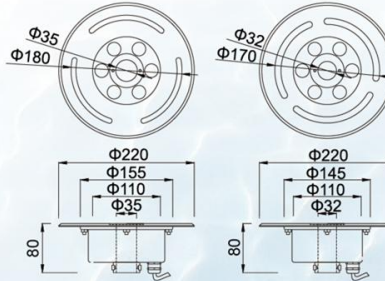

LED 不锈钢中孔旱喷泉灯

- 发光角度: 标准 30°、可选 10°、60°、90°、120°
- 可选颜色: 红、黄、绿、蓝、白、暖白、七彩
- 寿命: 50,000 小时、L70@ 25°C
- 控制方式: 单控、七彩内控、七彩外控、DMX512 控制
- 材质: 304 不锈钢、高透光性钢化玻璃、抗老化硅胶密封圈、自带回水
- 电缆: 专用水下防水电缆 1 米
- 温度范围: 工作温度: -40°C—+45°C
  存储温度: -40°C—+70°C
- 符合标准: CE、RoHs、ISO9001、IP68
- 防水等级: IP68

Stainless Steel LED Dry Fountain Light

- Beam Angle: 30° as Standard, 10°、60°、90°、120° Optional
- Colour: R、Y、G、B、W、WW、RGB
- Lifespan: 50,000hrs、L70@ 25°C
- Control method: Single color、Auto RGB color Change、RGB 4 wires color change (With remote)、DMX512 control
- Material: 304 stainless steel, High light transmission tempered glass, Anti-aging silicone sealing ring and with backwater
- Cable: Special underwater waterproof cable 1 meter
- Temperature: Operating temperature -40°C—+45°C
  Storage temperature -40°C—+70°C
- Certification: CE、RoHs、ISO9001、IP68
- Waterproof level: IP68

技术参数 Technical parameters

电气性能 Electric Parameters			物理参数 Physical Parameter			
产品型号 Model	额定功率 Rated Power	供电电压 Voltage	产品尺寸 Dimension	中孔直径 Centre Hole	建议开孔尺寸 Recommended Cut Out Size	参考重量 Reference Weight
XYH220GMKH-6X1W	6W	AC/DC12V、AC/DC24V AC220V	Φ 220*80mm	32mm	Φ 180mm	2.5KG
XYH220GMKH-9X1W	9W	AC/DC12V、AC/DC24V AC220V				
XYH220GMKH-6X3W	18W	AC/DC24V、AC220V				
XYH220GMKH-6X1W	6W	AC/DC12V、AC/DC24V AC220V	Φ 220*80mm	35mm	Φ 190mm	
XYH220GMKH-9X1W	9W	AC/DC12V、AC/DC24V AC220V